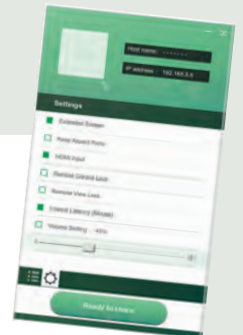

The Kindermann Klick & Show product family

Standard-version

Klick & Show K-10S Kit

including 1 x K-10S base unit and 2 x TOUCH sensor-transmitters. Additional transmitters are available as an option.

Simply connect the Klick & Show TOUCH transmitter to your Windows or Mac laptop to mirror content to the main display device with a touch on the sensor button.

Users of Apple or Android mobile devices can download the free app to share content (Airplay for iOS devices).

7488 000 300

Lite-version

Klick & Show K-10L

including 1 x K-10L base unit. For use with Universal PC-Client and laptop Wifi. TOUCH transmitters available as an add-on.

Simply run the Klick & Show Universal PC-Client software on your laptop, which is available for download from www.KlickandShow.com or from the base unit, to mirror content.

Users of Apple or Android mobile devices can download the free app to share content (Airplay for iOS devices).

7488 000 305

Klick & Show TOUCH Sensor-Transmitter

Compact, sleek design WiFi sender, with touch-sensitive surface, vibration feedback and USB 2.0 connection.

Single add-on transmitter for the K-10S standard kit or the K-10L Lite version.

Klick & Show TOUCH Sensor-Transmitter

7488 000 301

All-in-One Software

Klick & Show Universal PC-Client for K-10S Kit and K-10L

All-in-One PC-Client, for desktop mirroring using the laptop's on-board WiFi or the Klick & Show TOUCH transmitter.

Klick & Show Tray

Holds up to 4 Klick & Show TOUCH transmitters.

Its sleek design, matching the shape of the TOUCH dongles, blends well with modern and classical meeting room interior.

Constructed from high-quality plastic with machined aluminium socket plate and felt pads.

Klick & Show Tray

7488 000 303