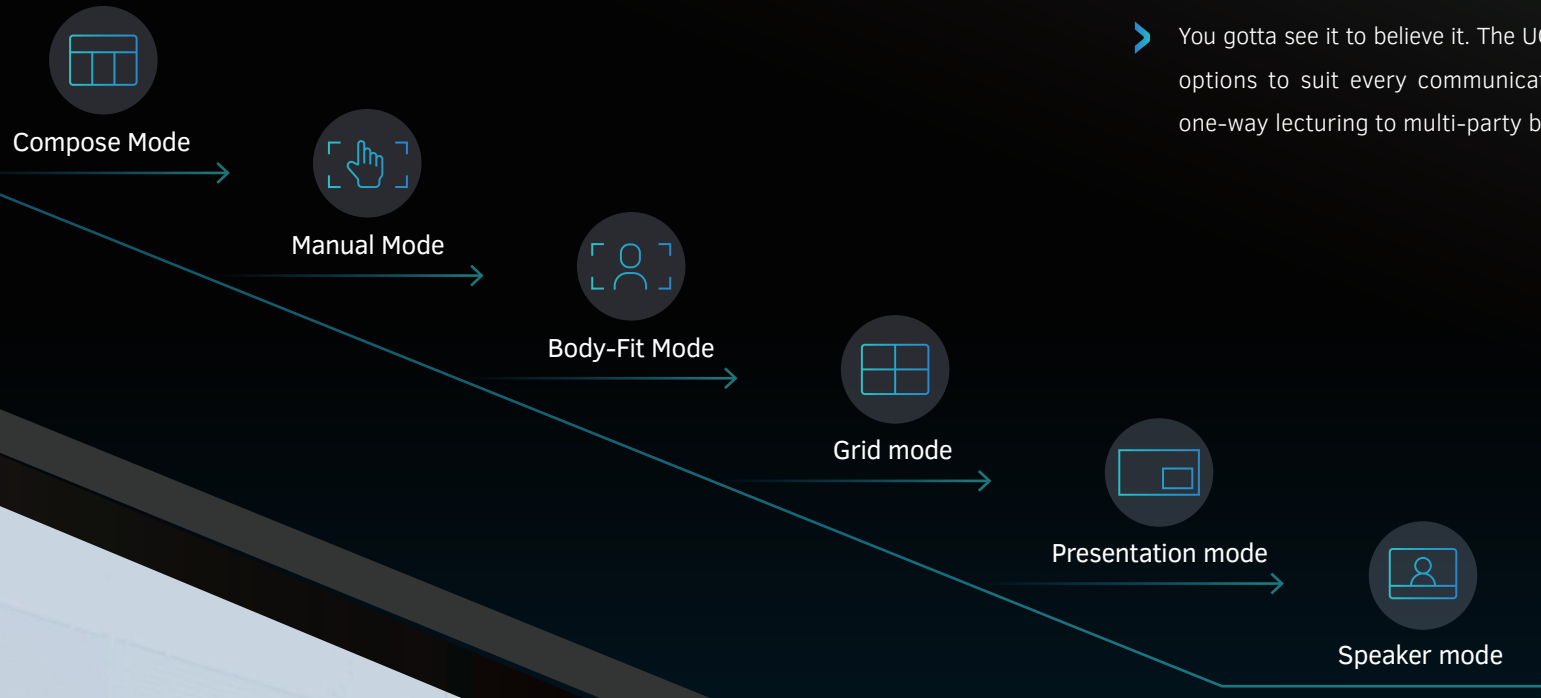

Change video layouts with a single tap

1-click video layout switch

- A touch is all it takes. There's no need for special training or complicated software operations. Simply tap the top of the camera.

Six video layouts, all at your fingertips

- You gotta see it to believe it. The UC M31 offers layout options to suit every communication scenario from one-way lecturing to multi-party brainstorming.

Six Display Modes

1 Compose Mode

Combining a panoramic view with closeups, you can view the whole room while seeing 6 key participants in closeup.

5 Presentation mode

Focus on the whiteboard and the active presenter at the same time.

6 Speaker mode

See the whole meeting room while focusing on all the participants simultaneously.

Auto-track, follow the conversation

Auto tracking technology

- Collaborate naturally. The UC M31 not only recognizes and zooms in on meeting participants, it can track speakers as they move about the room.

- Auto-track the change of positions