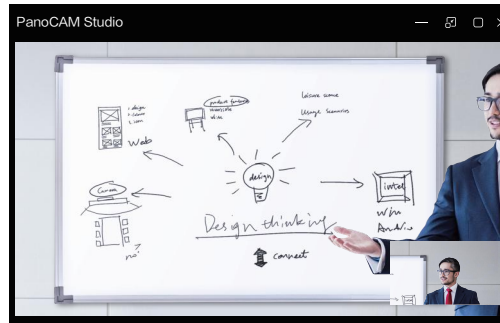

- You gotta see it to believe it. The UC M31 offers layout options to suit every communication scenario from one-way lecturing to multi-party brainstorming.

Six Display Modes

1 Compose Mode

Combining a panoramic view with closeups, you can view the whole room while seeing 6 key participants in closeup.

2 Manual Mode

Zoom into a specific area anywhere in the room.

3 Body-fit mode

Focus on all the participants

Six Display Modes

4 Grid mode

See closeups of 4 key participants simultaneously, each in their own quadrant.

5 Presentation mode

Focus on the whiteboard and the active presenter at the same time.

6 Speaker mode

See the whole meeting room while focusing on all the participants simultaneously.

Auto-track, follow the conversation

Auto tracking technology

- Collaborate naturally. The UC M31 not only recognizes and zooms in on meeting participants, it can track speakers as they move about the room.

- Auto-track the change of positions