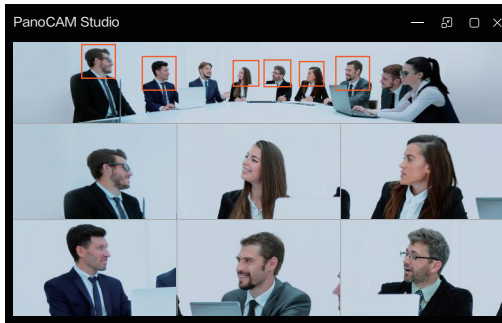

Change video layouts with a single tap

1-click video layout switch

- A touch is all it takes. There's no need for special training or complicated software operations. Simply tap the top of the camera.

Six video layouts, all at your fingertips

- You gotta see it to believe it. The UC M31 offers layout options to suit every communication scenario from one-way lecturing to multi-party brainstorming.

Six Display Modes

1 Compose Mode

Combining a panoramic view with closeups, you can view the whole room while seeing 6 key participants in closeup.